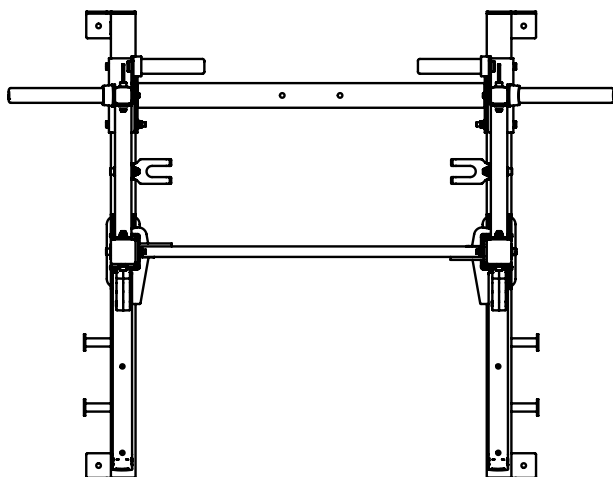

### FRAME COLOR OPTIONS

Model number	TR1-8HR
Footprint	72.4" x 56.1" (183.9 cm x 142.5 cm)
Height	Frame 94.3" (239.5 cm)
Warranty	10 year frame and welds/1 year parts/90 days misc.

### TOP VIEW

### NOTE:

- TR-1 RACKS ALLOW FOR CUSTOMIZATION OF PULL-UP BARS AND ATTACHMENTS.